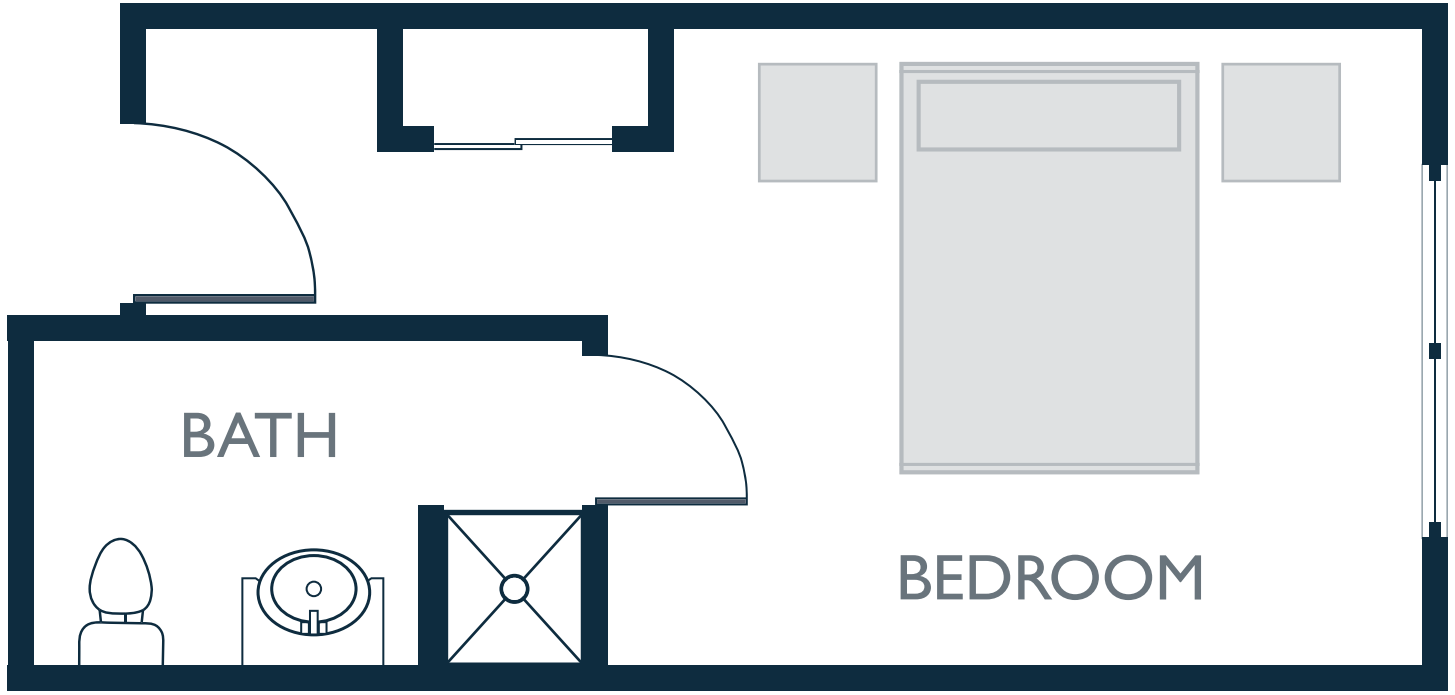

# TABITHA IN CRETE SUITES

SINGLE OCCUPANCY | 325 SQ TO 342 SQ

FIND YOUR *Home* HERE

1 | 2 | 4 | 5 | 6 | 7 | 9 | 10  
11 | 12 | 13 | 14 | 15 | 16 | 17