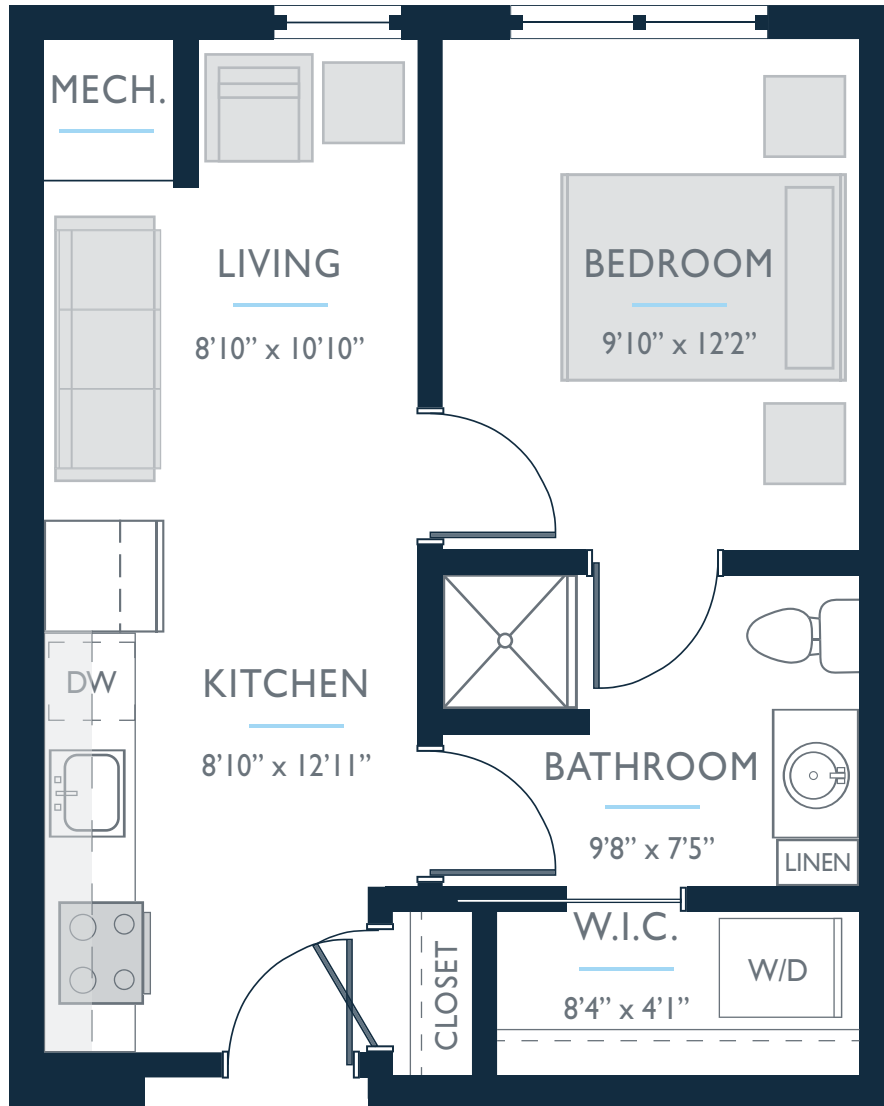

# ASSISTED LIVING APARTMENT SUITES

UNIT A2 | 1 BEDROOM / 1 BATHROOM | 513 SQ

Find Your *Home* Here

228 | 230 | 232 | 237  
238 | 239 | 241 | 243

For availability, contact a Living Advisor: 308.833.6112.

**TABITHA**  
at PRAIRIE COMMONS