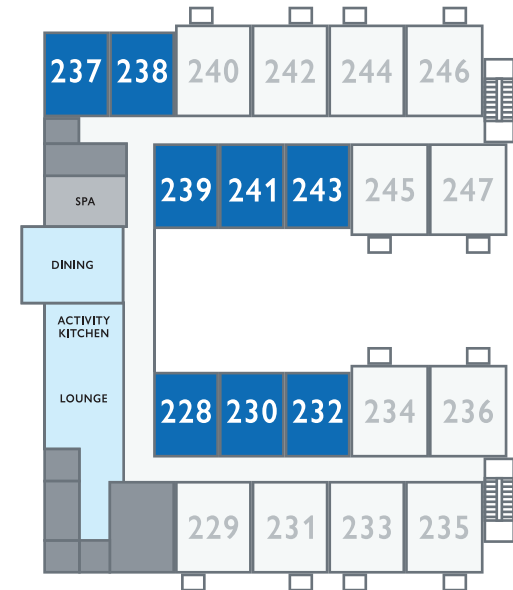

# ASSISTED LIVING APARTMENT SUITES

UNIT A2 | 1 BEDROOM / 1 BATHROOM | 513 SQ

Find Your *Home* Here

228 | 230 | 232 | 237  
238 | 239 | 241 | 243

For availability, contact a Living Advisor: 308.833.6112.

**TABITHA**  
at PRAIRIE COMMONS