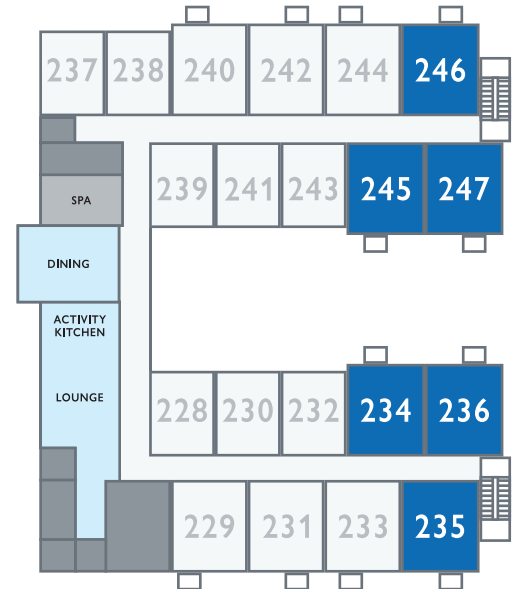

ASSISTED LIVING APARTMENT SUITES

UNIT B2 | 1 BEDROOM / 1 BATHROOM | 660 SQ

Find Your *Home* Here

234 | 235 | 236
245 | 246 | 247

For availability, contact a Living Advisor: 308.833.6112.

TABITHA
at PRAIRIE COMMONS