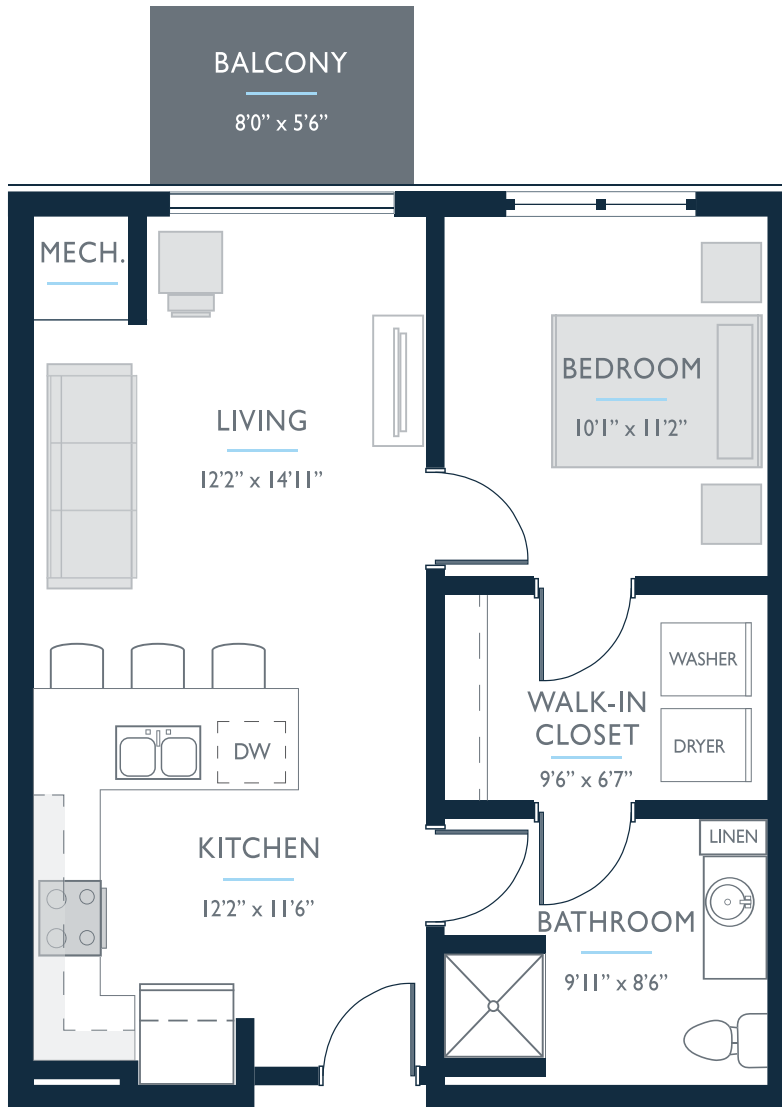

INDEPENDENT LIVING APARTMENT SUITES

UNIT G | 1 BEDROOM / 1 BATHROOM | 660 SQ

Find Your *Home* Here

309
409

For availability, contact a Living Advisor: 308.833.6112.

TABITHA
at PRAIRIE COMMONS