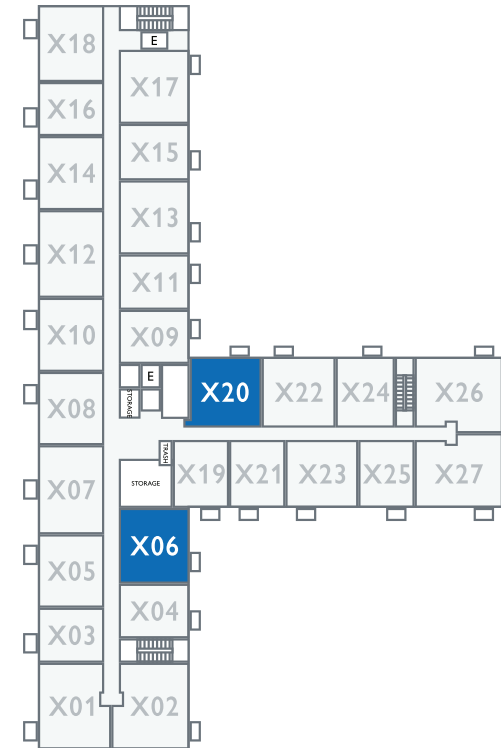

INDEPENDENT LIVING APARTMENT SUITES

UNIT H | 1 BEDROOM / 1.5 BATHROOM / 1 DEN | 885 SQ

Find Your *Home* Here

206 | 220
306 | 320
406 | 420

For availability, contact a Living Advisor: 308.833.6112.

TABITHA
at PRAIRIE COMMONS