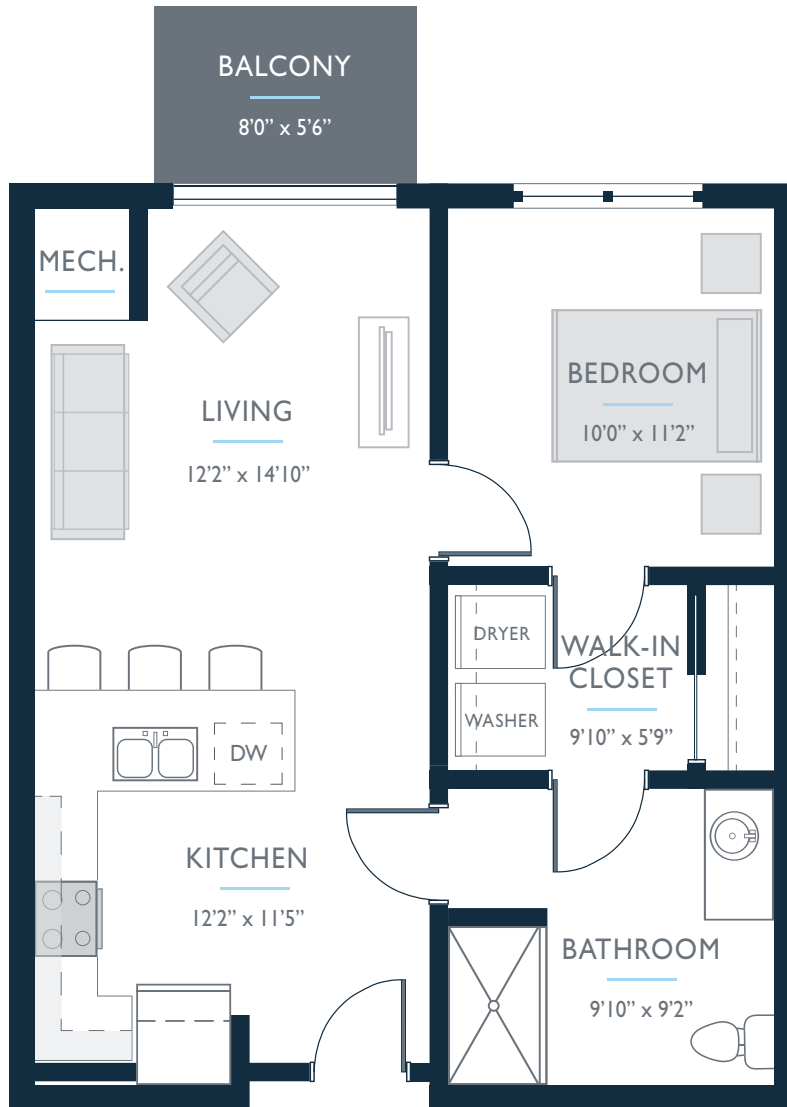

# ASSISTED LIVING APARTMENT SUITES

UNIT D2 | 1 BEDROOM / 1 BATHROOM | 660 SQ

Find Your *Home* Here

229 | 240

*Units 229 and 240 are accessible*

For availability, contact a Living Advisor: 308.833.6112.

TABITHA  
at PRAIRIE COMMONS