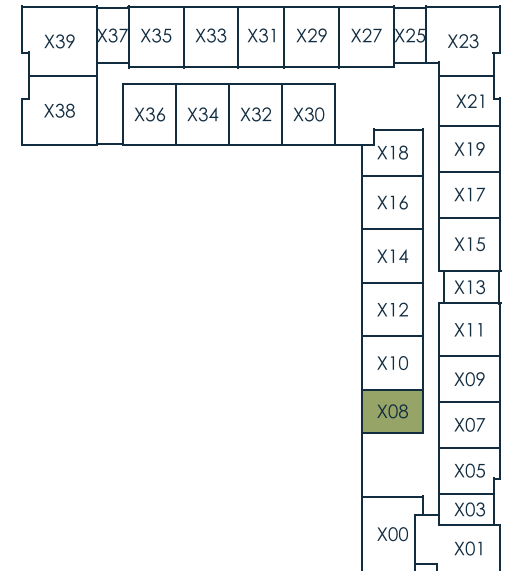

S²AGE LIVING APARTMENTS

FLOORPLAN B4 | 1 BEDROOM JR | 508 SQ

1 BEDROOM / 1 BATHROOM

Find Your *Home* Here

- 108
- 208
- 308
- 408

For availability, contact a Tabitha Advisor: 402.486.8520.