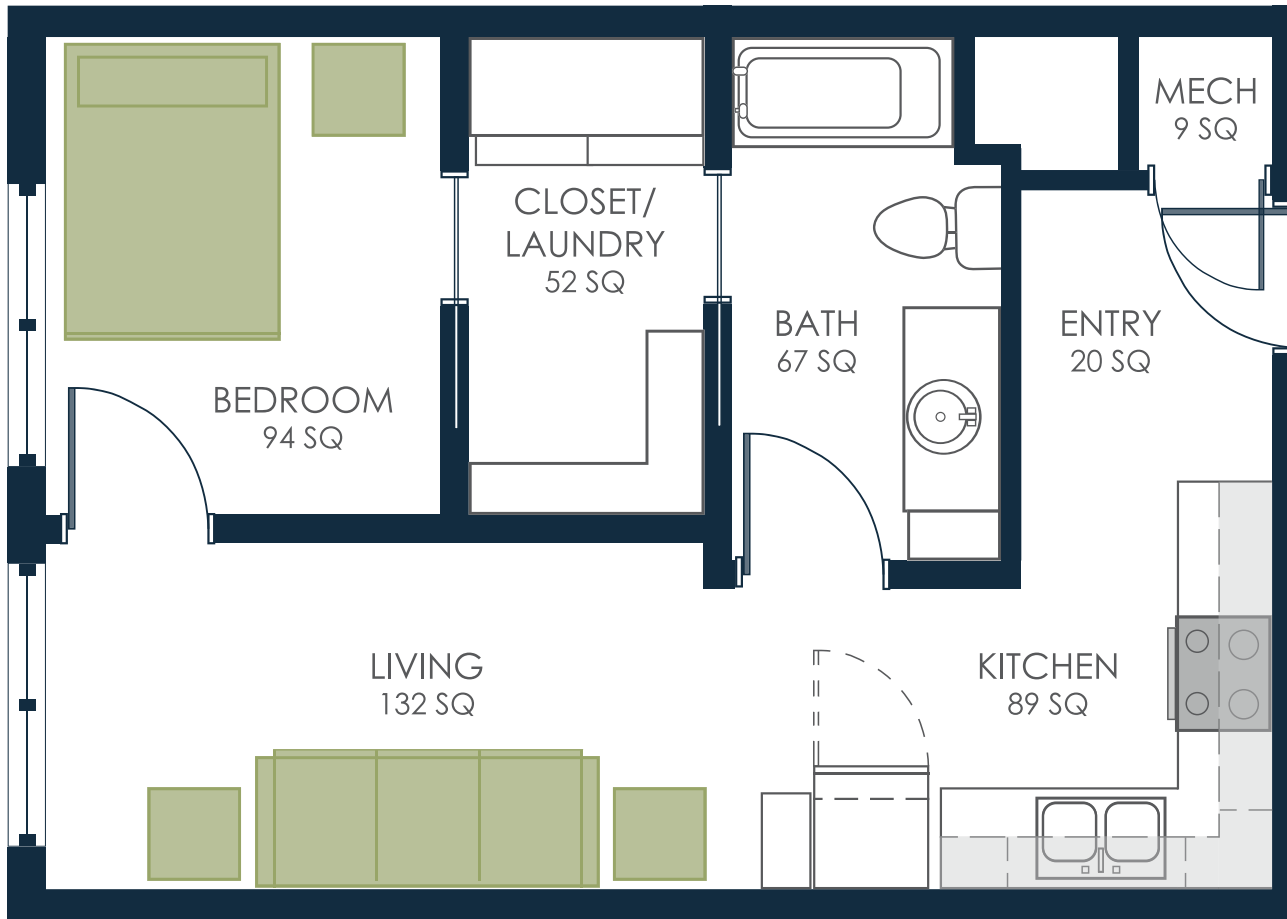

S²AGE LIVING APARTMENTS

FLOORPLAN B4 | 1 BEDROOM JR | 508 SQ

1 BEDROOM / 1 BATHROOM

Find Your *Home* Here

- 108
- 208
- 308
- 408

For availability, contact a Tabitha Advisor: 402.486.8520.