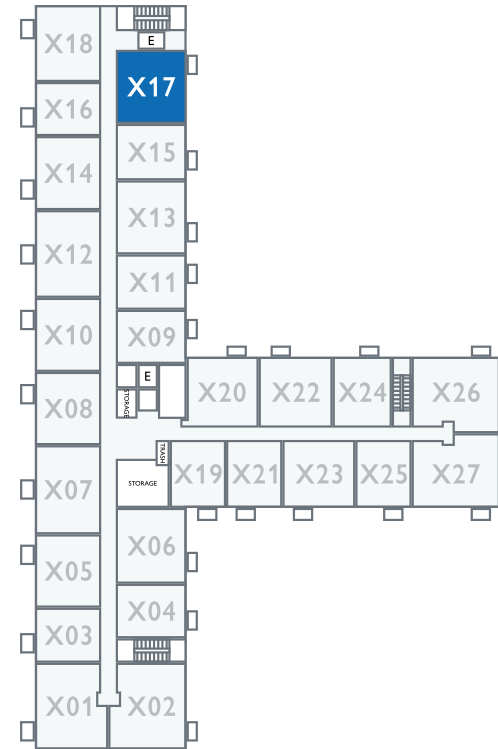

# INDEPENDENT LIVING APARTMENT SUITES

UNIT M | 1 BEDROOM / 1.5 BATHROOM / DEN + BONUS ROOM | 988 SQ

Find Your *Home* Here

217  
317  
417

For availability, contact a Living Advisor: 308.833.6112.

TABITHA  
at PRAIRIE COMMONS