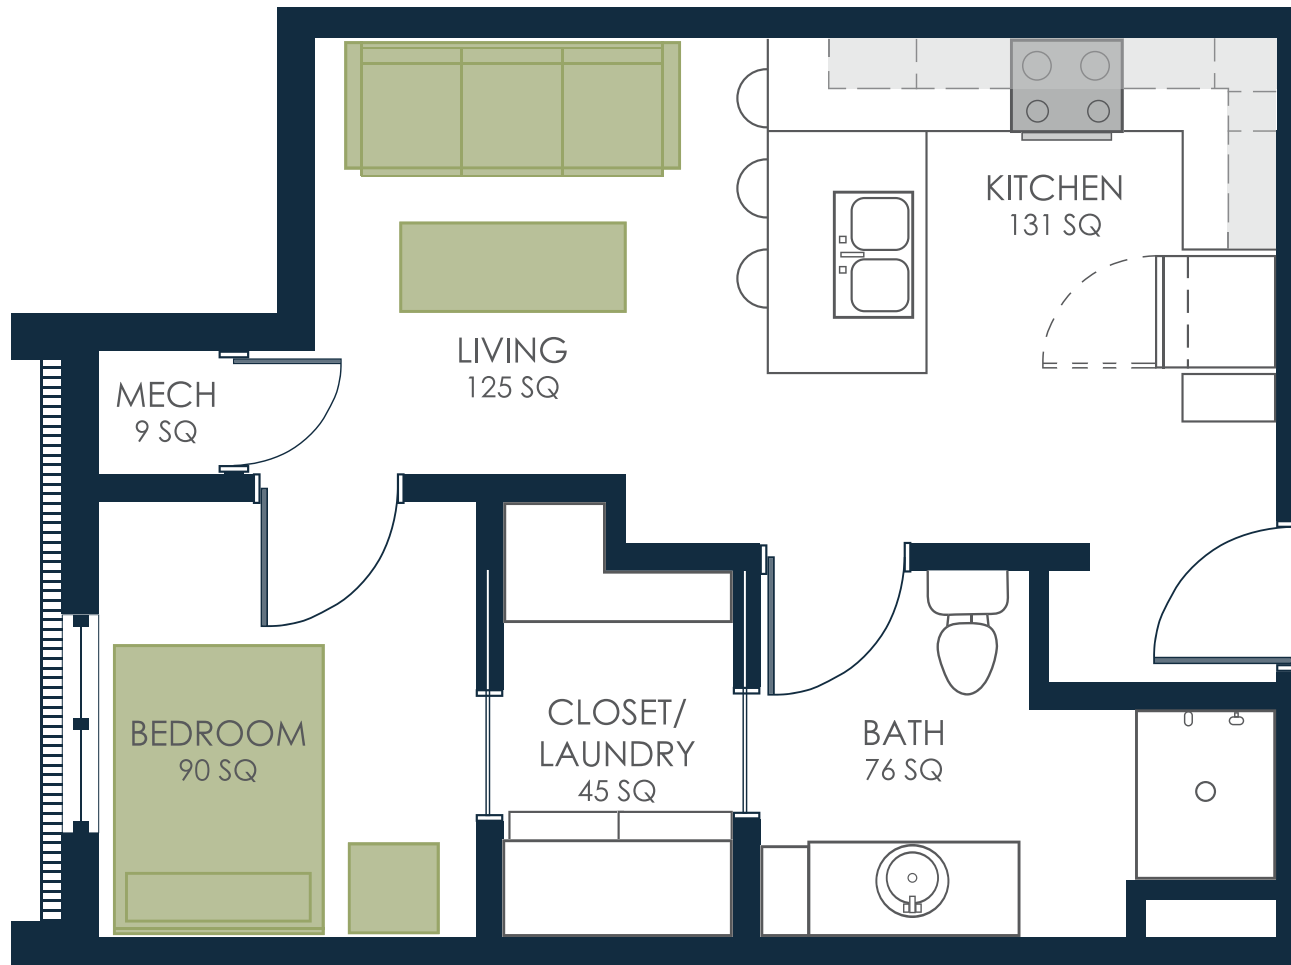

S²AGE LIVING APARTMENTS

FLOORPLAN B3 | 1 BEDROOM JR | 508 SQ TO 524 SQ

1 BEDROOM / 1 BATHROOM

Find Your *Home* Here

- 118
- 218
- 318
- 418

For availability, contact a Tabitha Advisor: 402.486.8520.