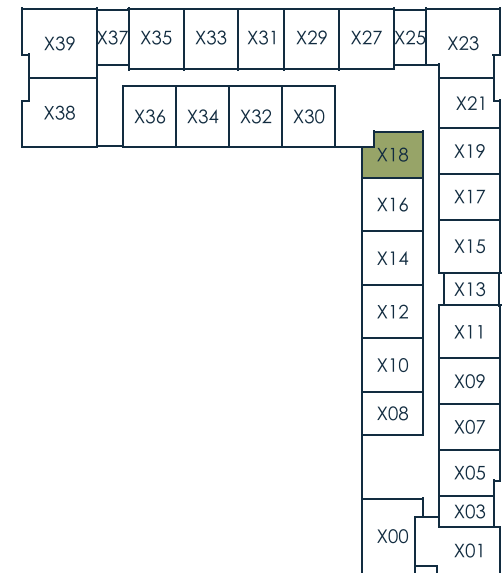

S²AGE LIVING APARTMENTS

FLOORPLAN B3 | 1 BEDROOM JR | 508 SQ TO 524 SQ

1 BEDROOM / 1 BATHROOM

Find Your *Home* Here

- 118
- 218
- 318
- 418

For availability, contact a Tabitha Advisor: 402.486.8520.