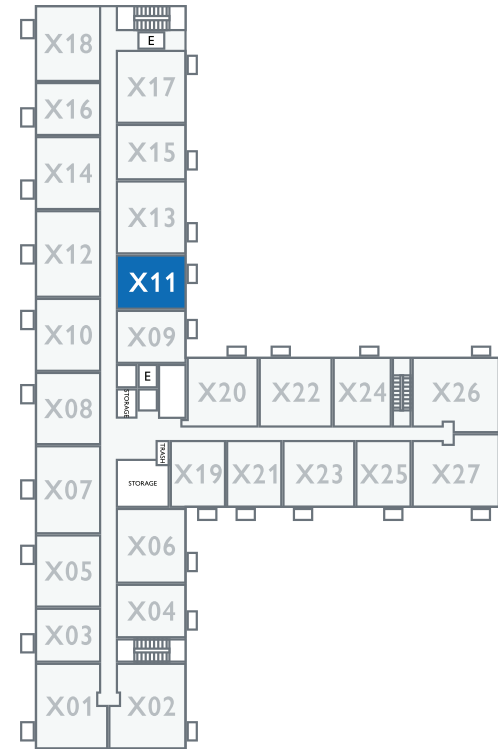

INDEPENDENT LIVING APARTMENT SUITES

UNIT F.1 | 1 BEDROOM / 1 BATHROOM | 684 SQ

Find Your *Home* Here

211
311
411

For availability, contact a Living Advisor: 308.833.6112.

TABITHA
at PRAIRIE COMMONS