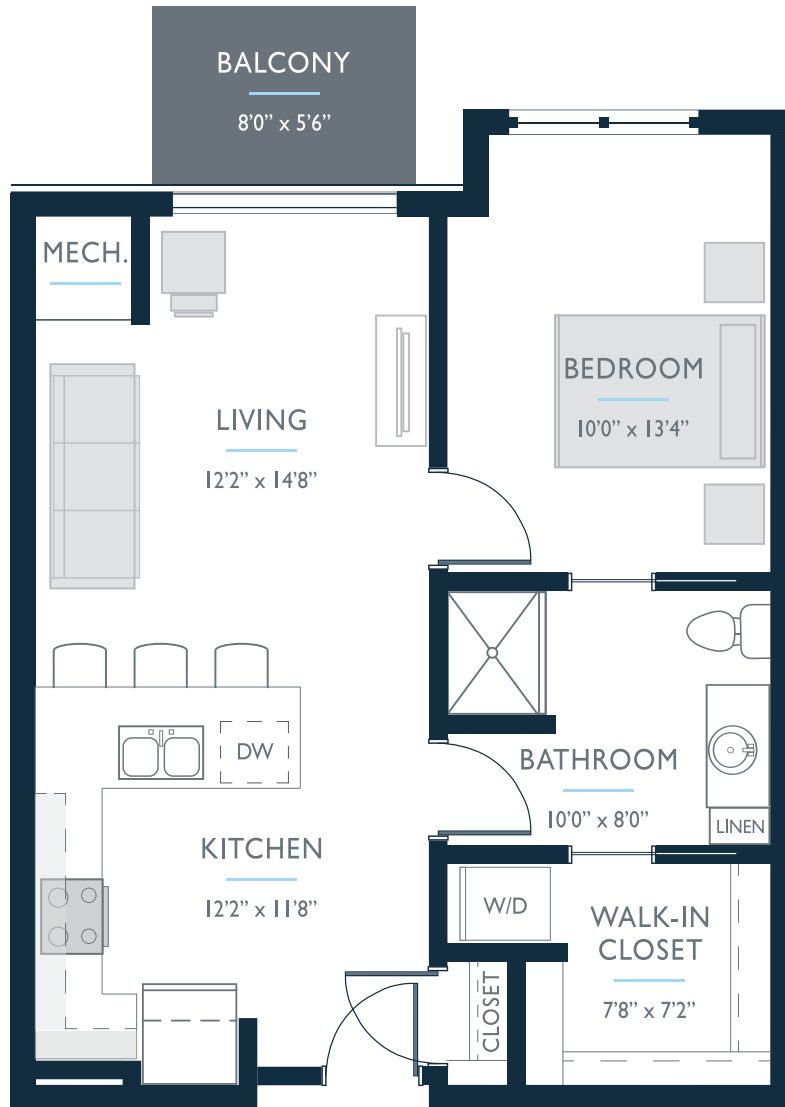

INDEPENDENT LIVING APARTMENT SUITES

UNIT F.1 | 1 BEDROOM / 1 BATHROOM | 684 SQ

Find Your *Home* Here

211
311
411

For availability, contact a Living Advisor: 308.833.6112.

TABITHA
at PRAIRIE COMMONS