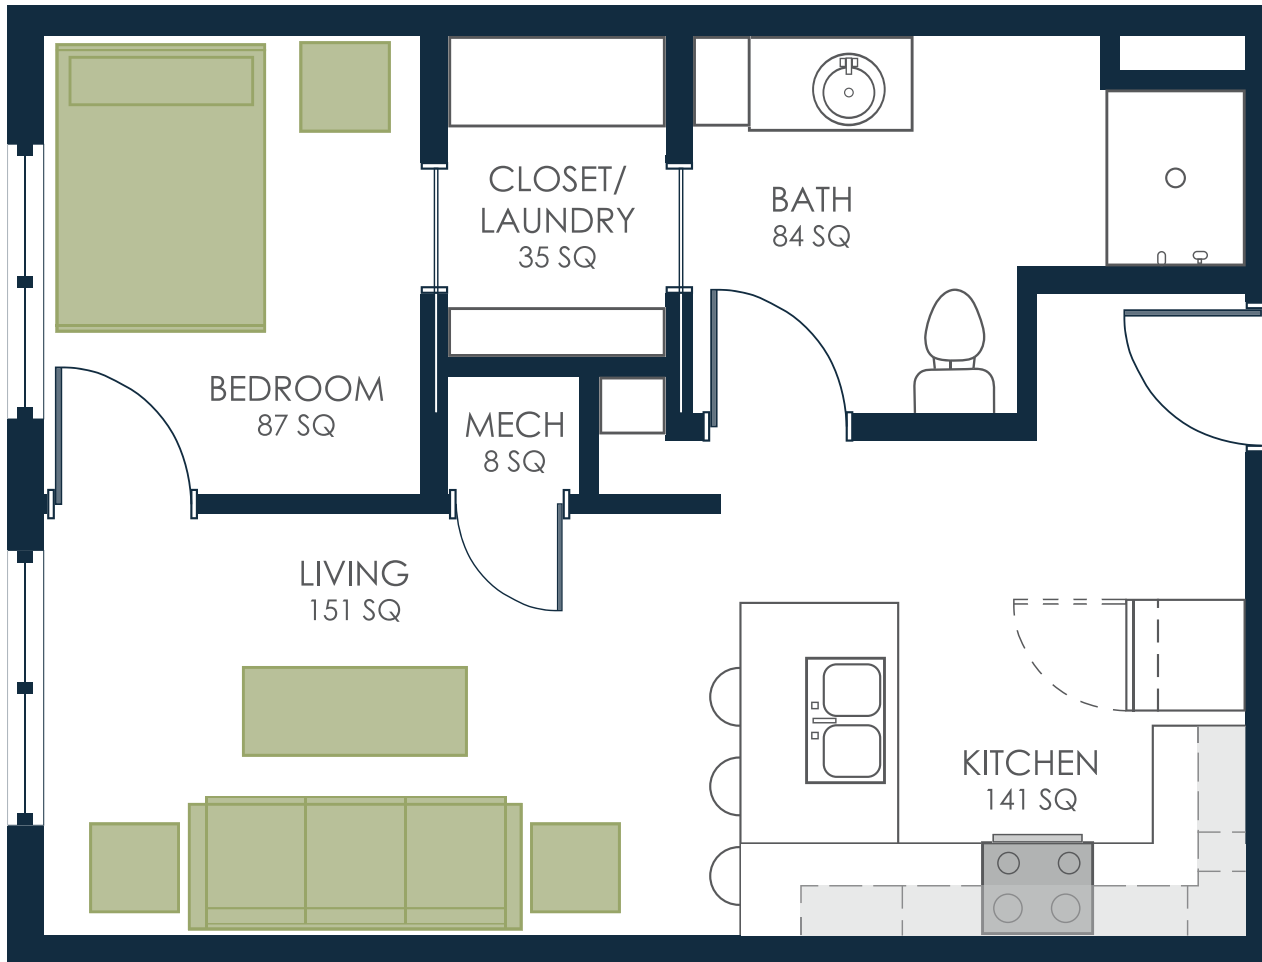

S²AGE LIVING APARTMENTS

FLOORPLAN B1 | 1 BEDROOM JR | 535 SQ TO 550 SQ

1 BEDROOM / 1 BATHROOM

Find Your *Home* Here

107	109	117	119	131
207	209	217	219	231
307	309	317	319	331
407	409	417	419	431

For availability, contact a Tabitha Advisor: 402.486.8520.