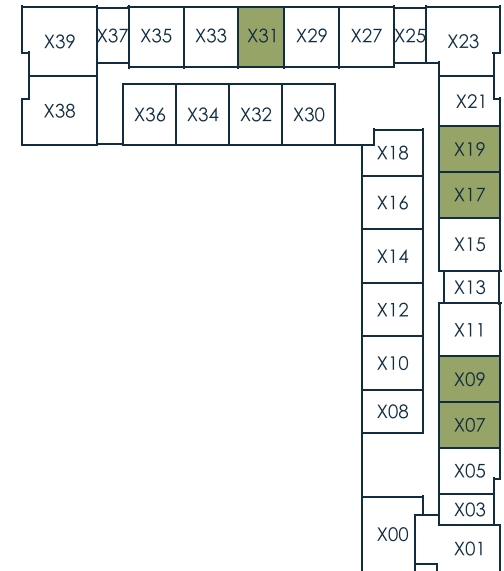

S²AGE LIVING APARTMENTS

FLOORPLAN B1 | 1 BEDROOM JR | 535 SQ TO 550 SQ

1 BEDROOM / 1 BATHROOM

Find Your *Home* Here

107	109	117	119	131
207	209	217	219	231
307	309	317	319	331
407	409	417	419	431

For availability, contact a Tabitha Advisor: 402.486.8520.