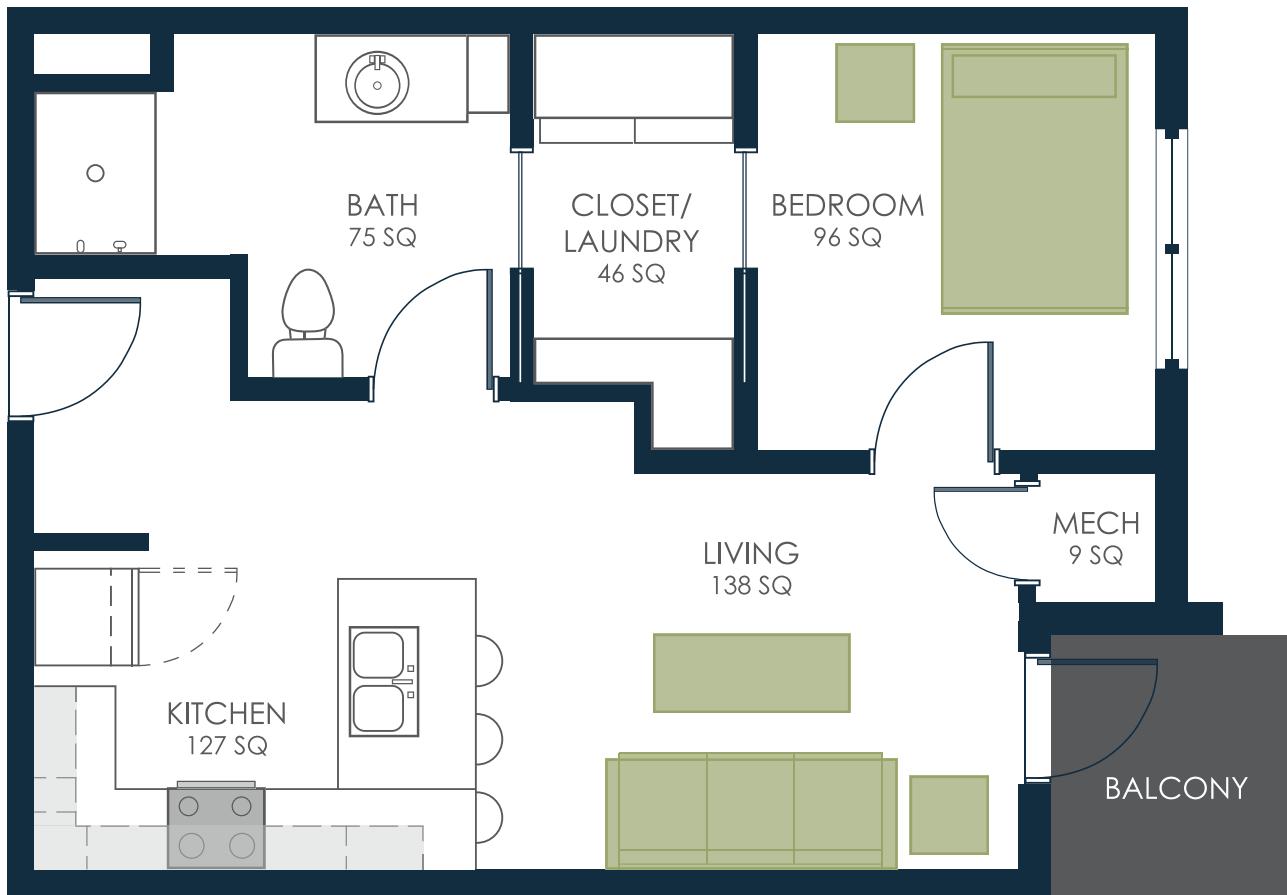

# S<sup>2</sup>AGE LIVING APARTMENTS

FLOORPLAN B5 | 1 BEDROOM JR + BALCONY | 518 SQ TO 550 SQ

1 BEDROOM / 1 BATHROOM

Find Your *Home* Here

- 105
- 205
- 305
- 405

For availability, contact a Tabitha Advisor: 402.486.8520.