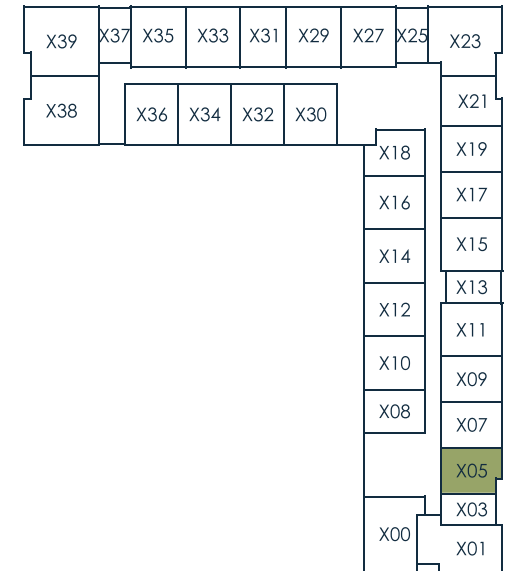

# S<sup>2</sup>AGE LIVING APARTMENTS

FLOORPLAN B5 | 1 BEDROOM JR + BALCONY | 518 SQ TO 550 SQ

1 BEDROOM / 1 BATHROOM

Find Your *Home* Here

- 105
- 205
- 305
- 405

For availability, contact a Tabitha Advisor: 402.486.8520.