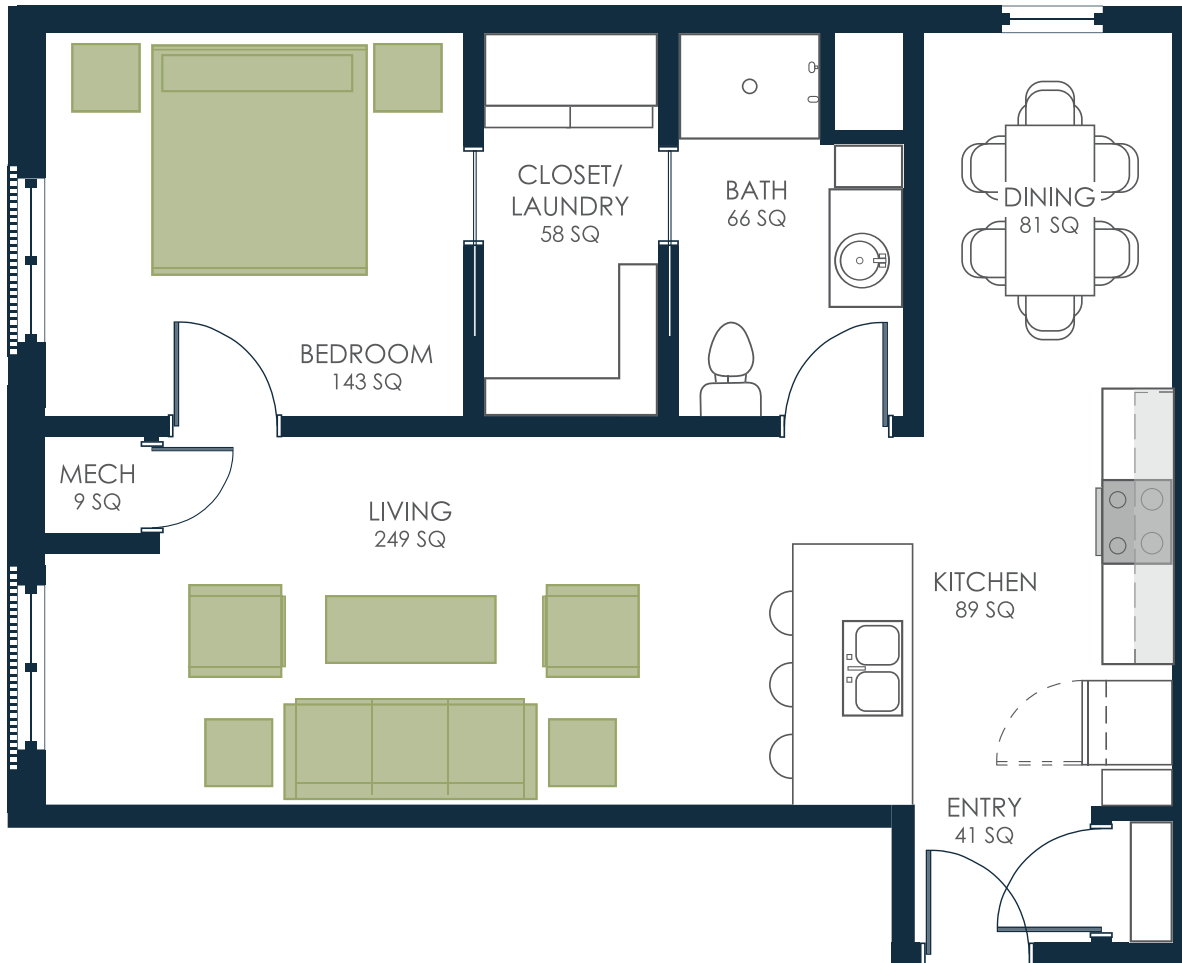

S²AGE LIVING APARTMENTS

FLOORPLAN C4 | 1 BEDROOM | 765 SQ TO 871 SQ

1 BEDROOM / 1 BATHROOM

Find Your *Home* Here

- 100
- 200
- 300
- 400

For availability, contact a Tabitha Advisor: 402.486.8520.