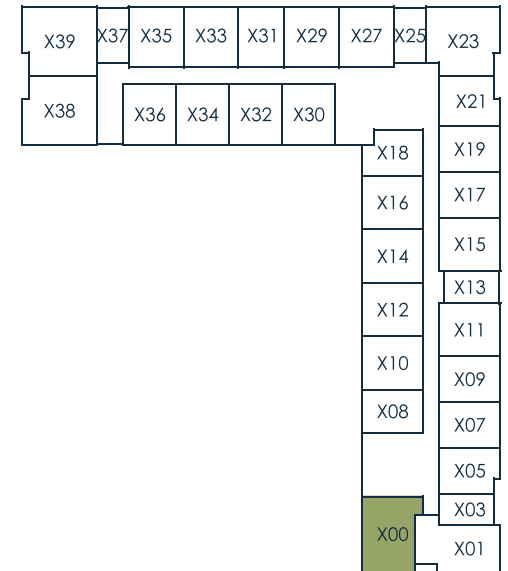

S²AGE LIVING APARTMENTS

FLOORPLAN C4 | 1 BEDROOM | 765 SQ TO 871 SQ

1 BEDROOM / 1 BATHROOM

Find Your *Home* Here

- 100
- 200
- 300
- 400

For availability, contact a Tabitha Advisor: 402.486.8520.