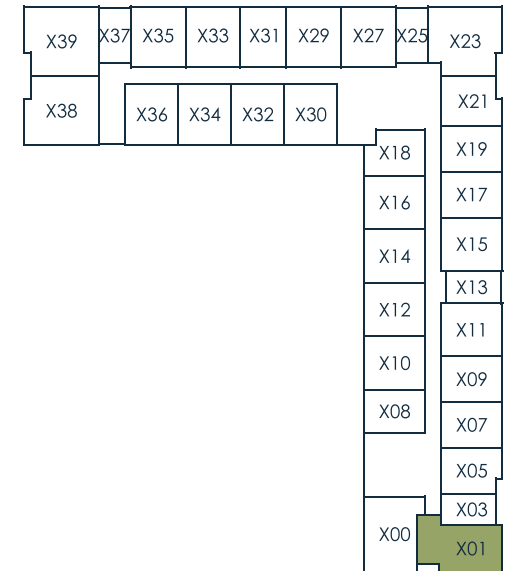

S²AGE LIVING APARTMENTS

FLOORPLAN C5 | 1 BEDROOM + BALCONY | 787 SQ TO 795 SQ

1 BEDROOM / 1 BATHROOM

Find Your *Home* Here

- 101
- 201
- 301
- 401

For availability, contact a Tabitha Advisor: 402.486.8520.