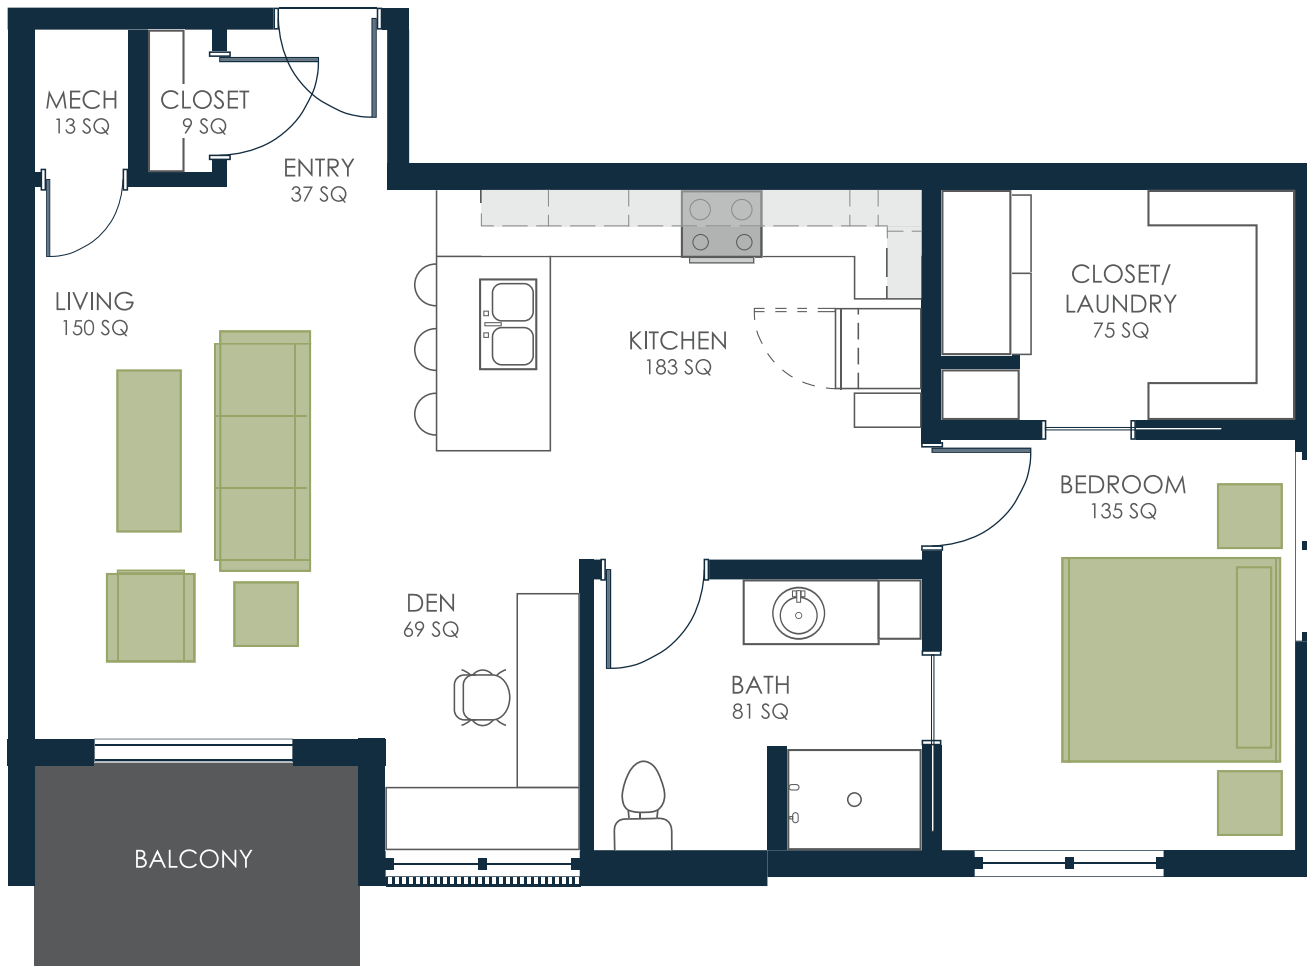

S²AGE LIVING APARTMENTS

FLOORPLAN C5 | 1 BEDROOM + BALCONY | 787 SQ TO 795 SQ

1 BEDROOM / 1 BATHROOM

Find Your *Home* Here

- 101
- 201
- 301
- 401

For availability, contact a Tabitha Advisor: 402.486.8520.